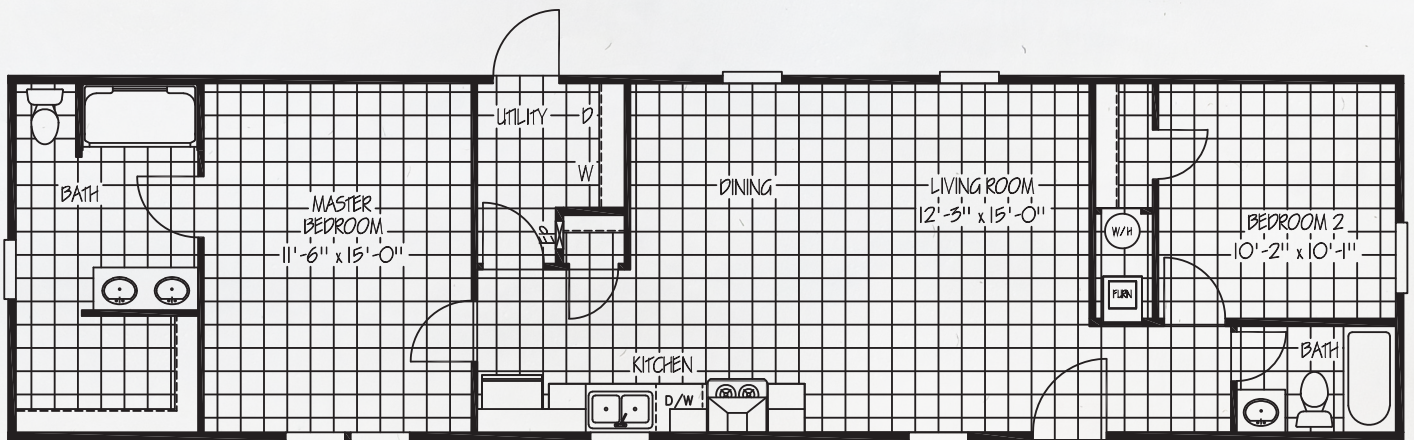

MOLLY

MODEL: **FAC16602A** | **16X60** | **940 SQ. FT.** | **2 BED 2 BATH**

STANDARD FEATURES

HARDWOOD CABINET DOORS

6 DOOR PANTRY

LINO THROUGH OUT

DISHWASHER

60" FIBERGLASS SHOWER MASTER BATH

54" FIBERGLASS TUB/SHOWER GUEST BATH

CHINA SINKS IN BOTH BATHS

DOUBLE SINKS MASTER BATH

ELONGATED TOILETS

2" MINI BLINDS THROUGHOUT

MASTER WATER SHUT OFF

CEILING FAN LIVING ROOM

OSB W/HOUSE WRAP ON VINYL SIDED HOMES